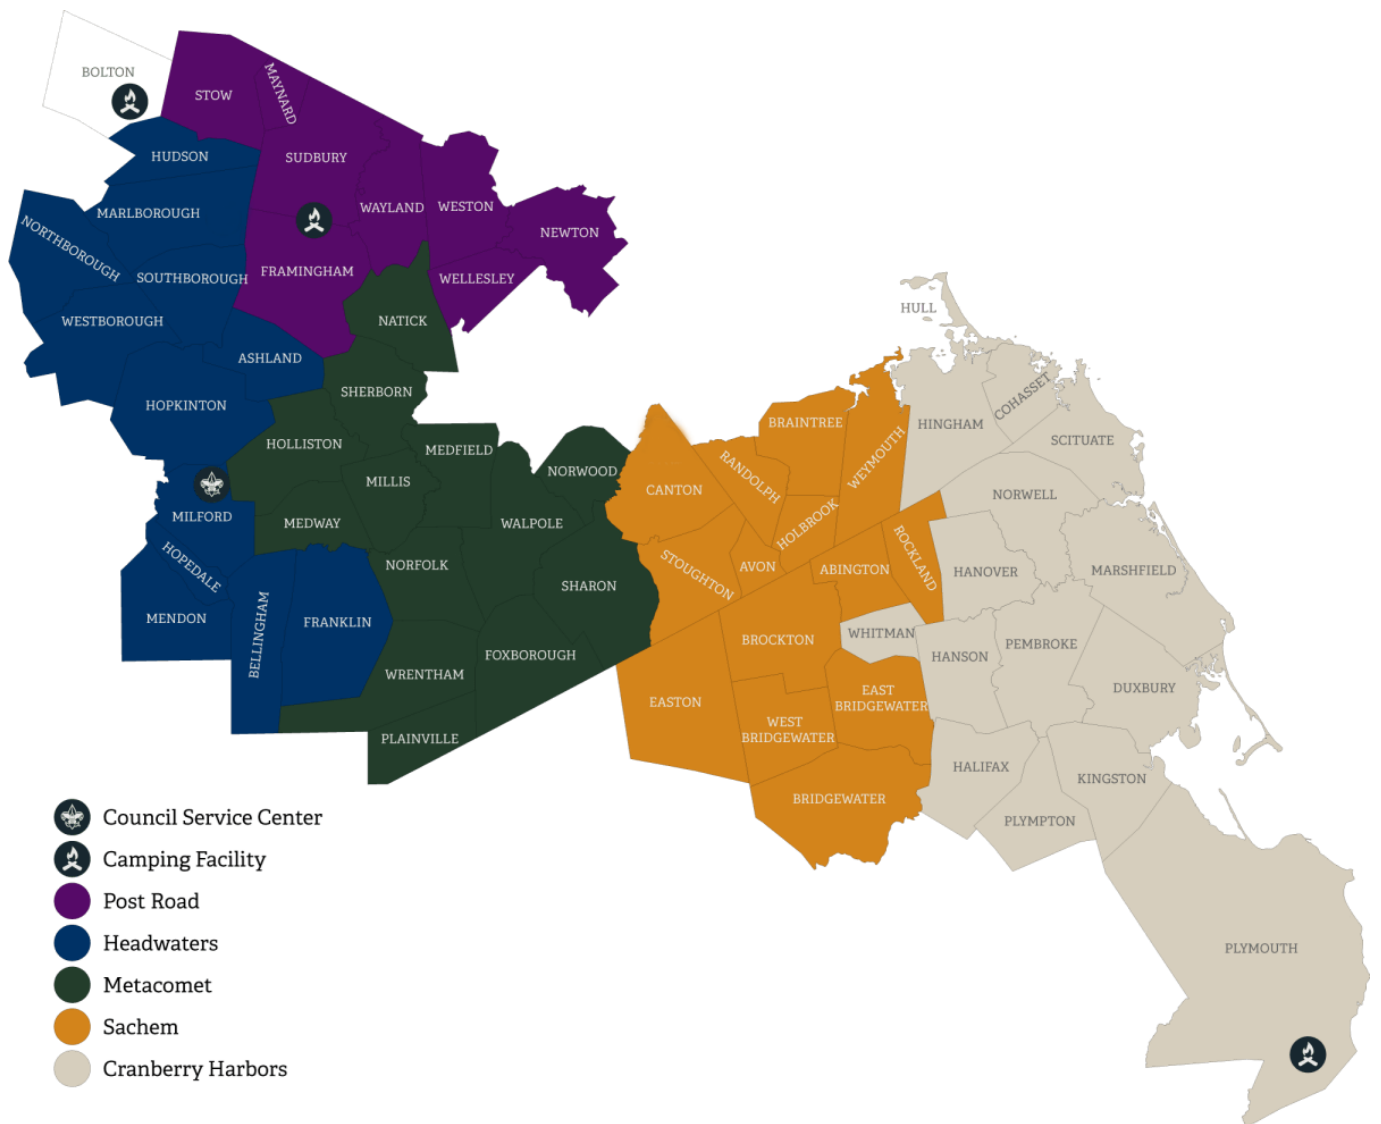

# Our Districts

## District Overview

A Scouting district is a geographical area of the local Boy Scouts of America Council, determined by the council executive board. District leaders mobilize resources to ensure the growth and success of units within the district's territory. All districts are responsible for carrying out four standard functions: membership, finance, program, and unit service.

### **Territory:**

Abington, Avon, Braintree, Bridgewater, Brockton, Canton, East  
Bridgewater, Easton, Holbrook, Randolph, Rockland, Stoughton,  
West Bridgewater, Weymouth.

District Page

### **Territory:**

Framingham, Stow, Maynard, Newton, Sudbury, Wayland,  
Wellesley, and Weston

District Page