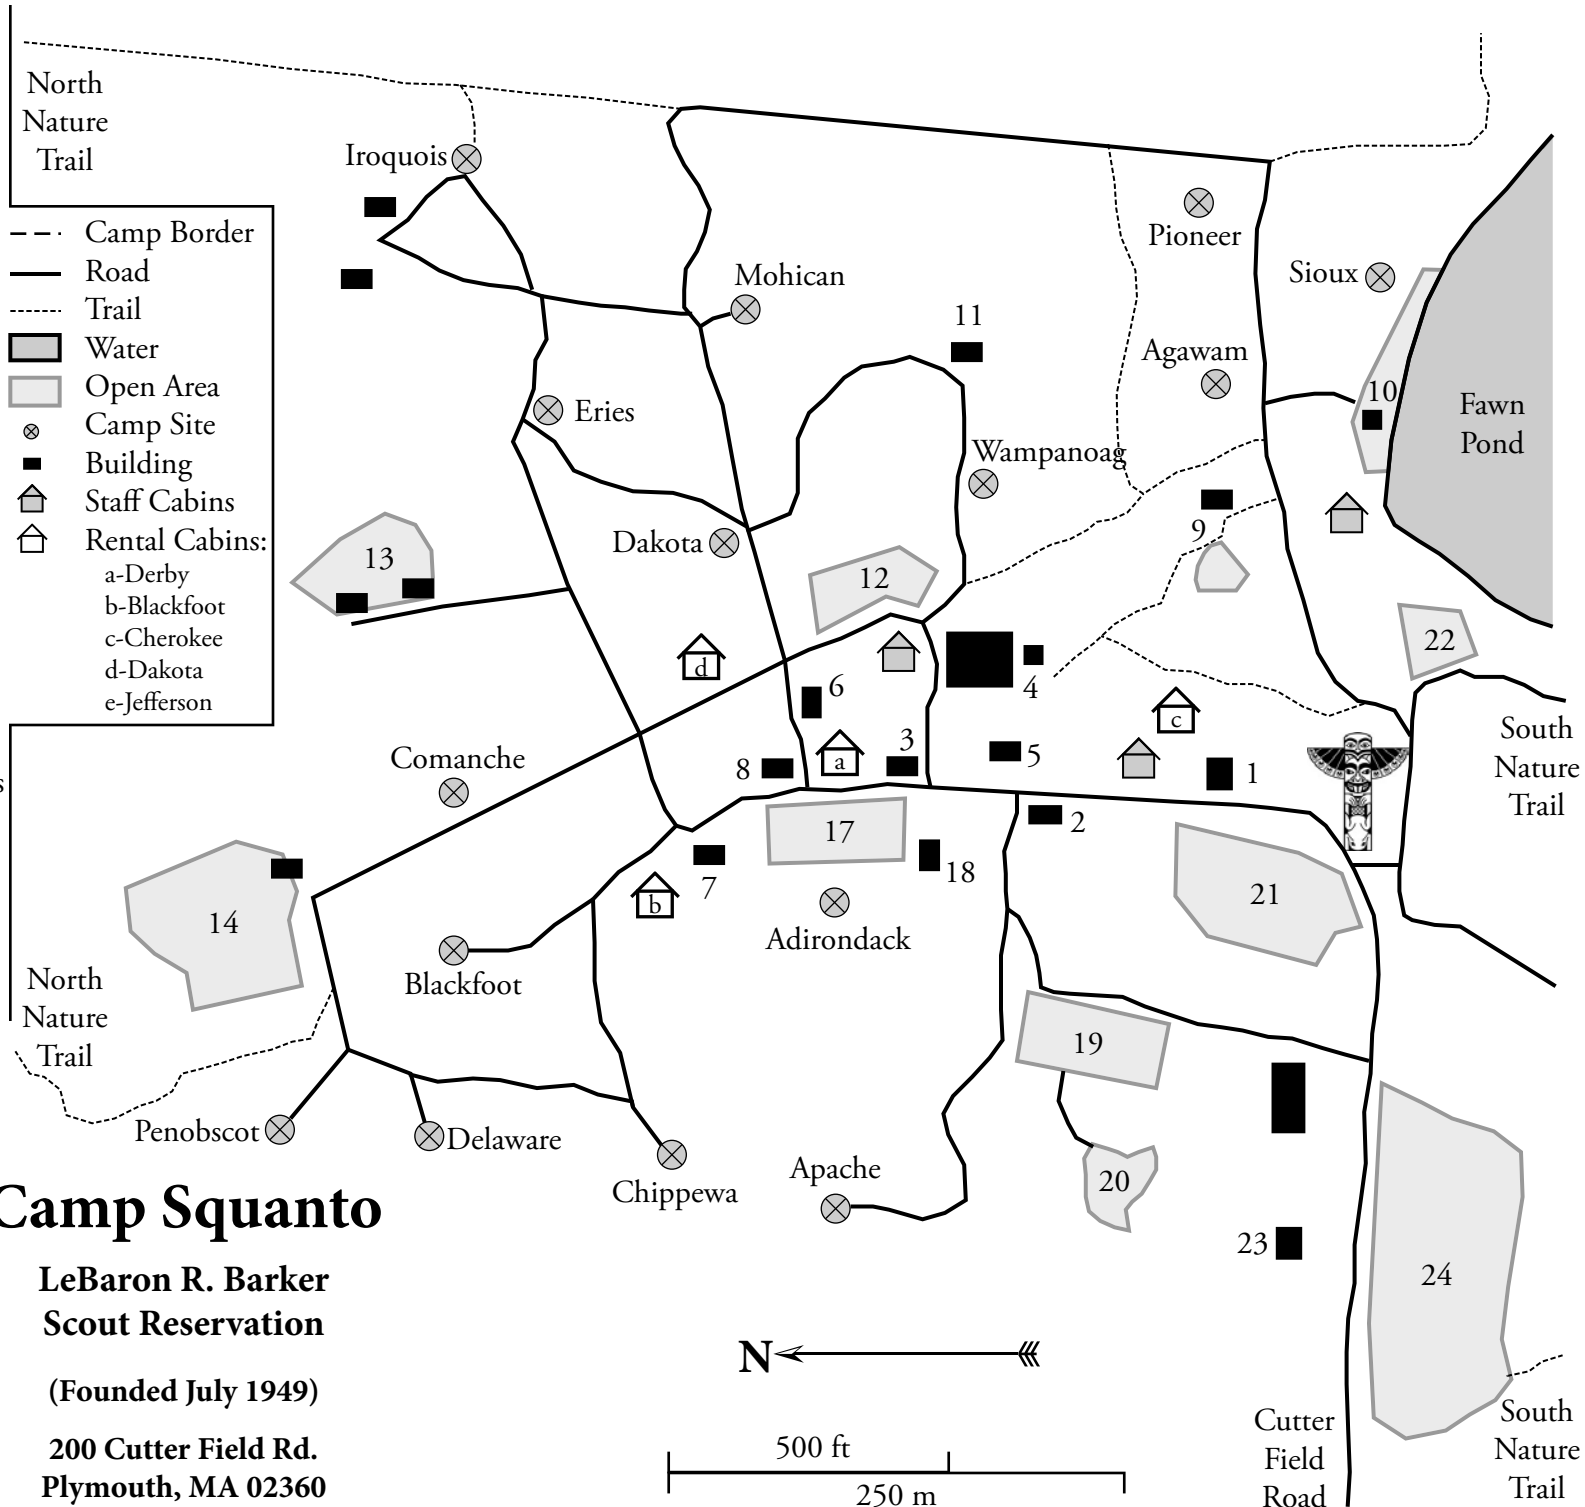

Map Key:

- 1 Silver Beaver Welcome Lodge
- 2 Camp Office
- 3 Health Lodge
- 4 Dining Hall & Bell Tower
- 5 Trading Post
- 6 Youth Shower House
- 7 Adult/Staff Shower House
- 8 Handicraft Area
- 9 Amphitheater & Chapel
- 10 Jefferson Tower & George W. Magee Waterfront
- 11 Lyons Nature Area
- 12 Scoutcraft & Activities
- 13 Rifle & Archery Ranges
- 14 Shotgun Range
- 15 Family Beach*
- 16 Jefferson Center & Family Camping Sites*
- 17 Parade Field
- 18 Casoni Museum & Classrooms
- 19 Sports Field
- 20 C.O.P.E. & Climbing Area
- 21 Parking Lot
- 22 Memorial Field
- 23 Ranger Station
- 24 Camporee Field
- * (See Greater Squanto Map)

Camp Squanto

LeBaron R. Barker Scout Reservation

(Founded July 1949)

200 Cutter Field Rd.
Plymouth, MA 02360