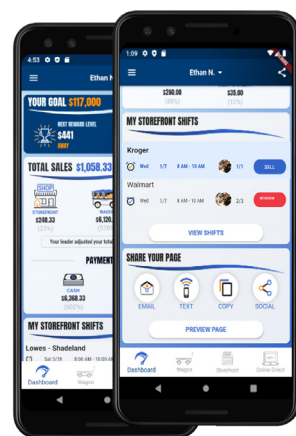

SHARE YOUR PAGE

1. Share your fundraising page via email, text, or social media
2. Customers click your link to place online orders
3. Products ship to your customers