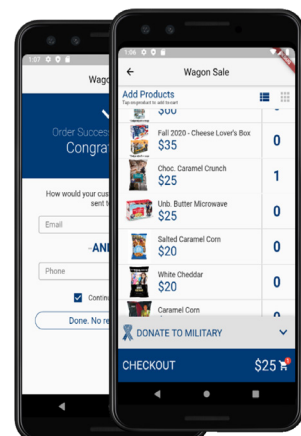

ONLINE DIRECT

The safest way of fundraising for Scouts!

Safe for Scouts
Fundraise from the safety of home.

Product Variety
Traditional products & prices plus more.**

No Handling
Products ship to your customers and all sales are credit.

Trail's End Rewards*
Earn double points for Amazon.com gift cards.

*Council participation in Trail's End Rewards may vary.
**Subject to change.

HOW IT WORKS

TWO WAYS TO SELL ONLINE

SHARE YOUR PAGE

1. Share your fundraising page via email, text, or social media
2. Customers click your link to place online orders
3. Products ship to your customers

TAKE ONLINE DIRECT ORDERS IN THE APP

1. Pick your products
2. Take payment (credit/debit only)
3. Products ship to your customers

Points	Reward	Reward Ideas
6,000 pts	Earn a \$450 Amazon.com Gift Card	Smart TV, Razor scooter, Kayak
1,750 pts	Earn a \$70 Amazon.com Gift Card	Model airplane, Guitar, Backpack
5,000 pts	Earn a \$375 Amazon.com Gift Card	Bicycle, Game console, VR headset
1,500 pts	Earn a \$60 Amazon.com Gift Card	LEGO set, Model airplane, Toy car
4,000 pts	Earn a \$300 Amazon.com Gift Card	Nintendo Switch, Smartwatch, TV
1,250 pts	Earn a \$50 Amazon.com Gift Card	Tablet, Backpack, Toy car
3,500 pts	Earn a \$250 Amazon.com Gift Card	Pool table, Game console, Hoverboard
1,000 pts	Earn a \$40 Amazon.com Gift Card	Roku Ultra, Toy car, Razor scooter
3,000 pts	Earn a \$200 Amazon.com Gift Card	Smartwatch, Nintendo Switch, Razor scooter
800 pts	Earn a \$30 Amazon.com Gift Card	LEGO set, Smartwatch, Toy car
2,500 pts	Earn a \$100 Amazon.com Gift Card	LEGO set, TV, Tent
600 pts	Earn a \$20 Amazon.com Gift Card	Walkie-talkie, Swiss Army knife, Toy car
2,000 pts	Earn an \$80 Amazon.com Gift Card	Drone, Kayak, Headset
400 pts	Earn a \$10 Amazon.com Gift Card	LEGO set, Toy car, Game console