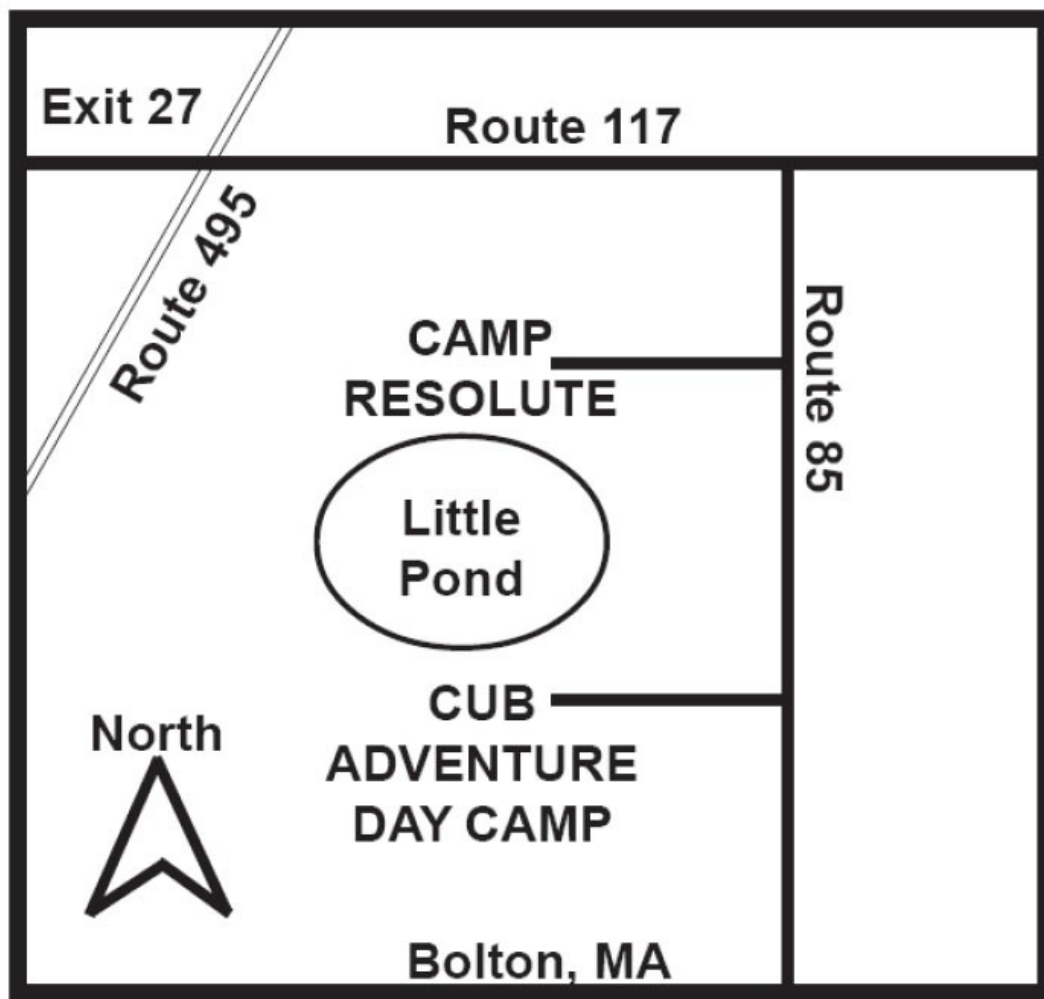

## Directions to E. Paul Robsham Scout Reservation

Camp Resolute  
75 Hudson Road  
Bolton, MA 01740

Adventure Day Camp  
129 Hudson Road  
Bolton, MA 01740

From Route 495 take Exit 27 to Route 117 East heading towards Stow. Take the first right onto Route 85 South. Follow Route 85 for 2/10's of a mile and turn right at the entrance sign to Camp Resolute or continue down route 85 and turn right to reach Adventure Day Camp.