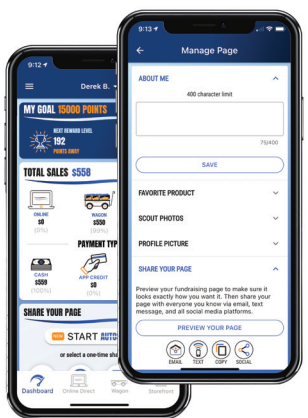

3,000 pts
Earn a **\$150**
Amazon.com Gift Card

750 pts
Earn a **\$20**
Amazon.com Gift Card

2,500 pts
Earn a **\$100**
Amazon.com Gift Card

500 pts
Earn a **\$10**
Amazon.com Gift Card

ONLINE DIRECT

Virtual Fundraising is safest for kids!

Safe for Kids
Fundraise from the safety of home.

Product Variety
Even MORE products to choose from.

No Handling
Products ship directly to your customers.

Trail's End Rewards*
Earn MORE when you sell Online Direct.

*Council participation in Trail's End Rewards may vary.

HOW IT WORKS

TWO WAYS CUSTOMERS ORDER ONLINE DIRECT

VIRTUAL STORE

1. Share your fundraising page via email, text, or social media
2. Customers click your link to place online orders
3. Products ship to your customers

KID RECORDED

1. Record customer orders in the Trail's End App
2. Take payment (credit/debit only) "Text to Pay" feature for socially distant payments!
3. Products ship to your customers

EVERYTHING YOU NEED TO KNOW ABOUT THE APP!
Text APPGUIDE to 62771 to learn more!