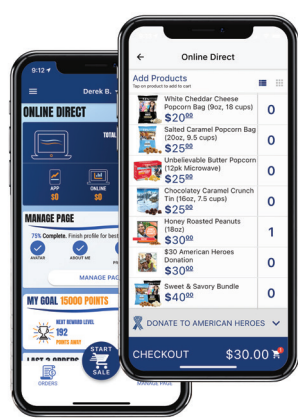

Safe for Kids
Fundraise from the safety of home.

Product Variety
Even MORE products to choose from.

No Handling
Products ship directly to your customers.

Trail's End Rewards*
Earn MORE when you sell Online Direct.

*Council participation in Trail's End Rewards may vary.

HOW IT WORKS

TWO WAYS CUSTOMERS ORDER ONLINE DIRECT

VIRTUAL STORE

1. Share your fundraising page via email, text, or social media
2. Customers click your link to place online orders
3. Products ship to your customers

KID RECORDED

1. Record customer orders in the Trail's End App
2. Take payment (credit/debit only) "Text to Pay" feature for socially distant payments!
3. Products ship to your customers

EVERYTHING YOU NEED TO KNOW ABOUT THE APP!
Text APPGUIDE to 62771 to learn more!

SIGN IN & SET YOUR GOAL
Text APP to 62771 to download the app

The displayed prizes above are not delivered by Trail's End. These are suggested prizes or prize ideas to be purchased with your Amazon.com Gift Card if available. Participation indicates asset to program terms at: <https://www.trails-end.com/terms>.